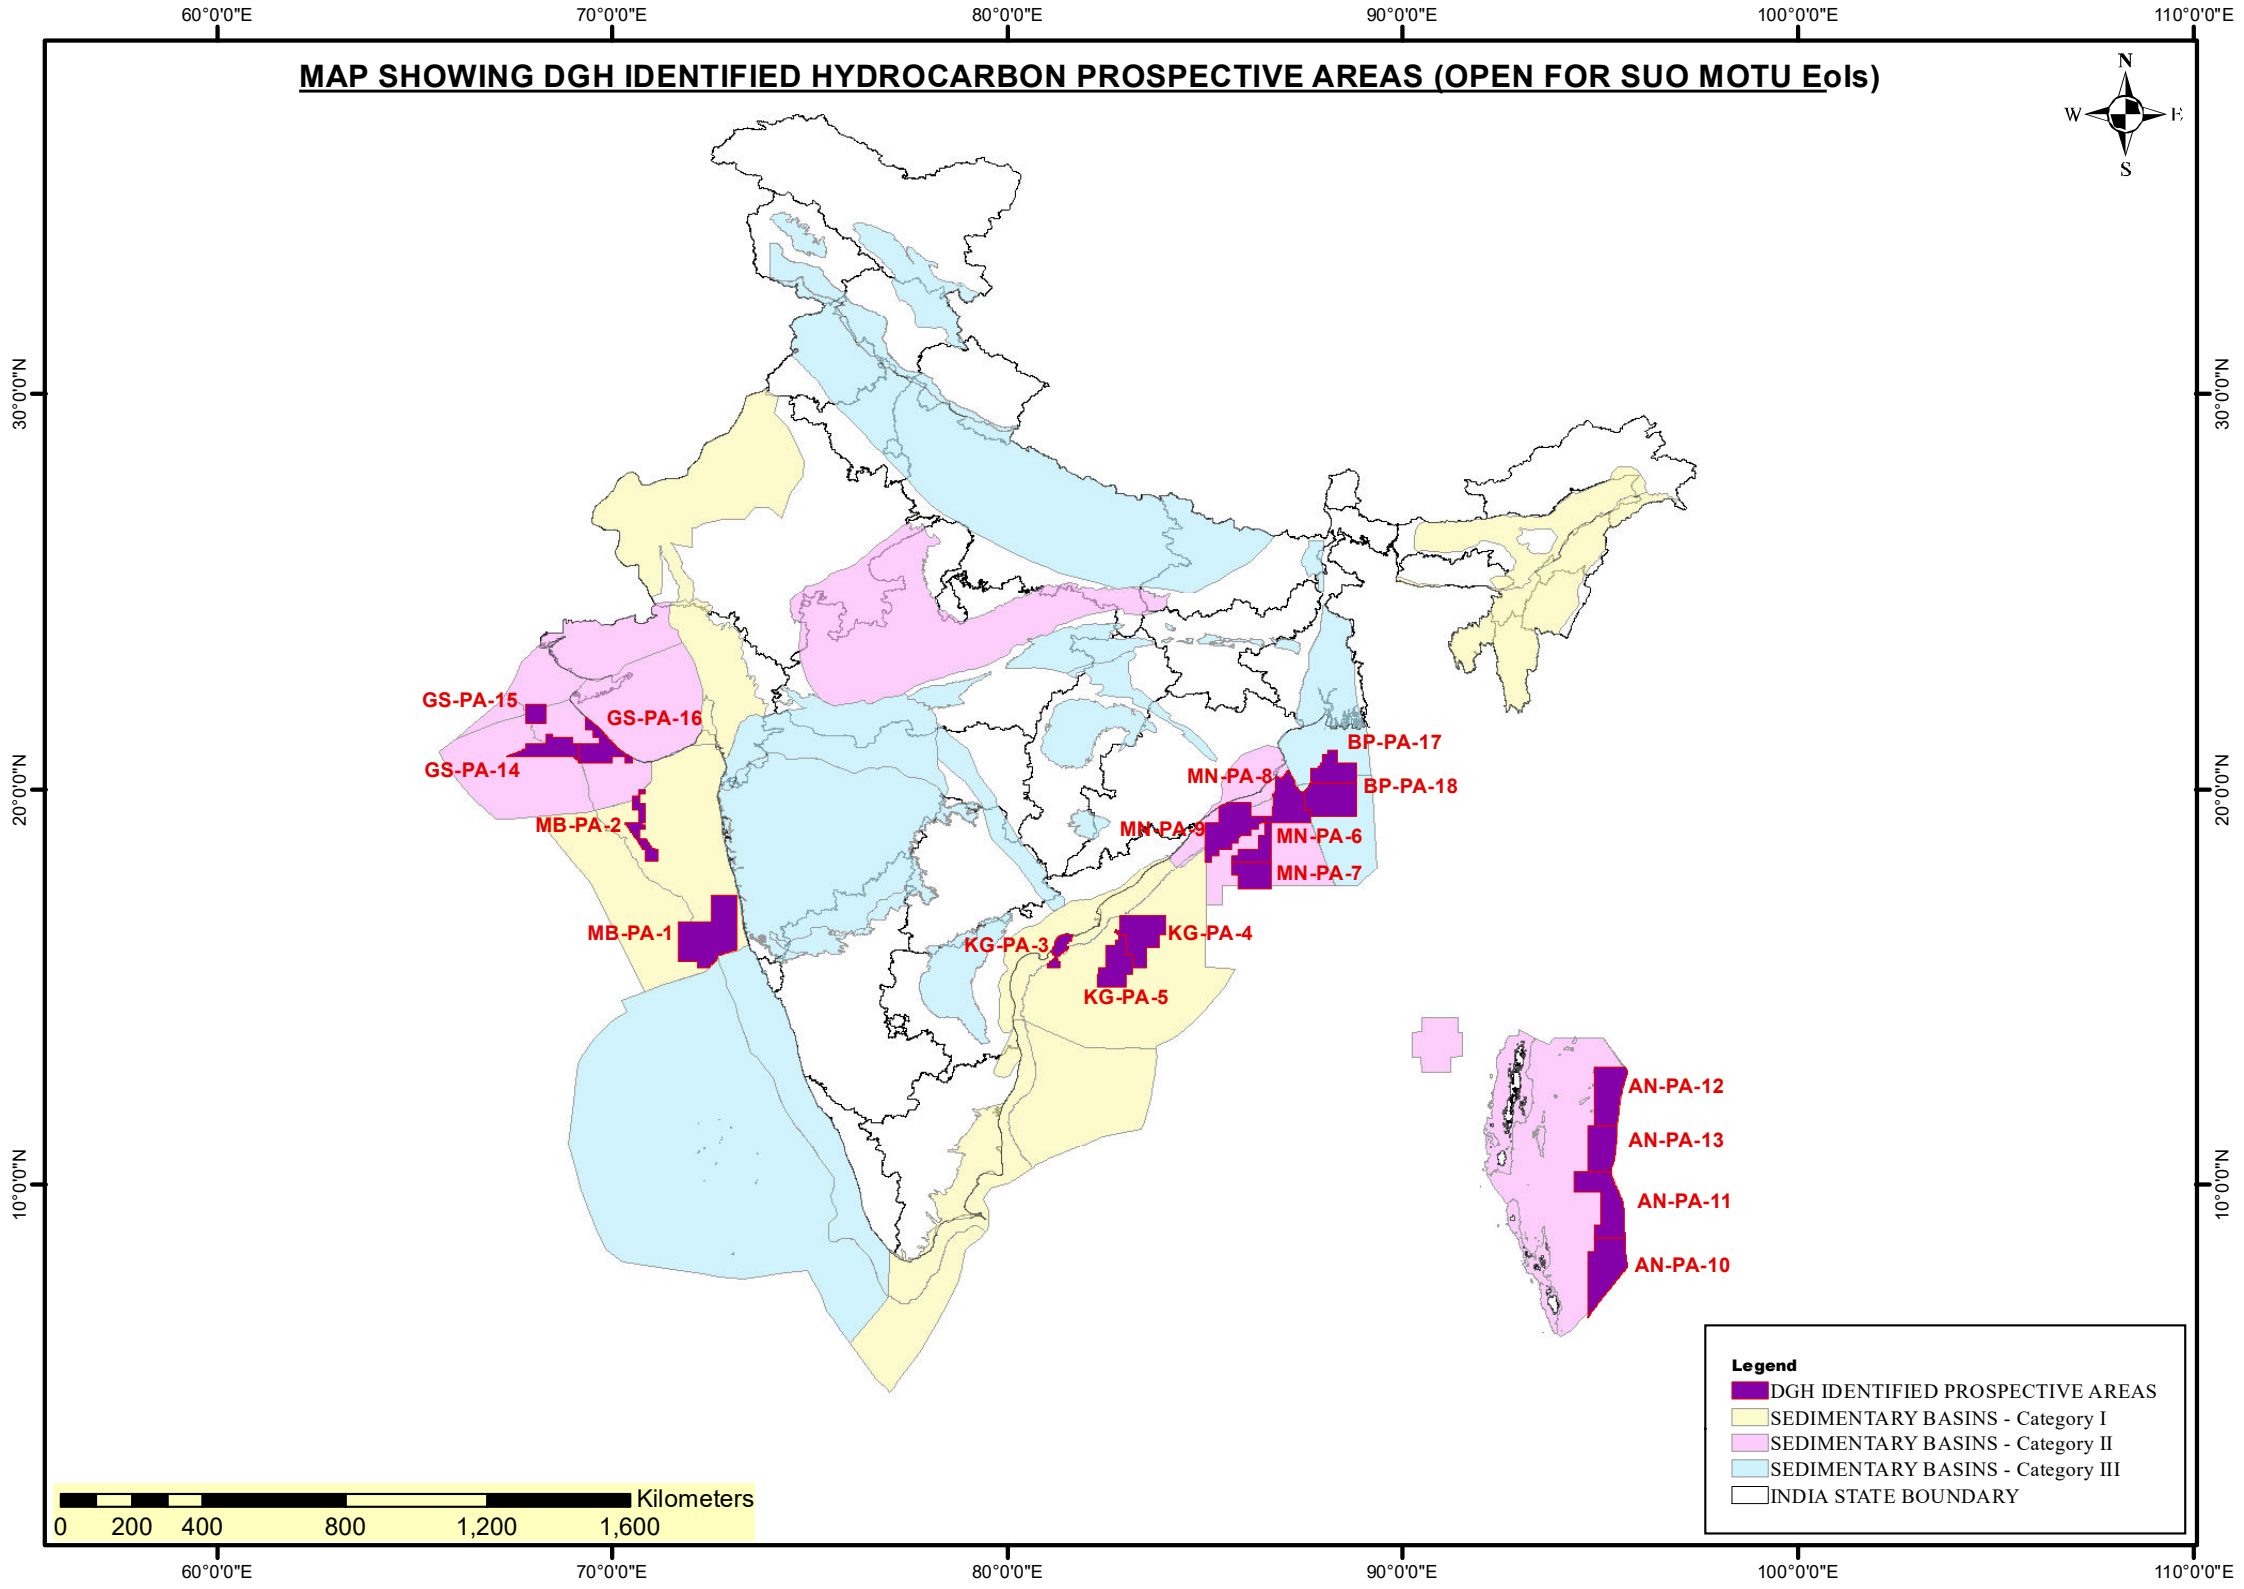

MAP SHOWING BLOCKS ON OFFER (EoI Window - 1st April to 31st July'2022)

Legend

- BLOCKS ON OFFER (EoI Window XIII)
- SEDIMENTARY BASINS - Category I
- SEDIMENTARY BASINS - Category II
- SEDIMENTARY BASINS - Category III
- INDIA STATE BOUNDARY

MAP SHOWING DGH IDENTIFIED HYDROCARBON PROSPECTIVE AREAS (OPEN FOR SUO MOTU EoIs)

Legend

- DGH IDENTIFIED PROSPECTIVE AREAS
- SEDIMENTARY BASINS - Category I
- SEDIMENTARY BASINS - Category II
- SEDIMENTARY BASINS - Category III
- INDIA STATE BOUNDARY