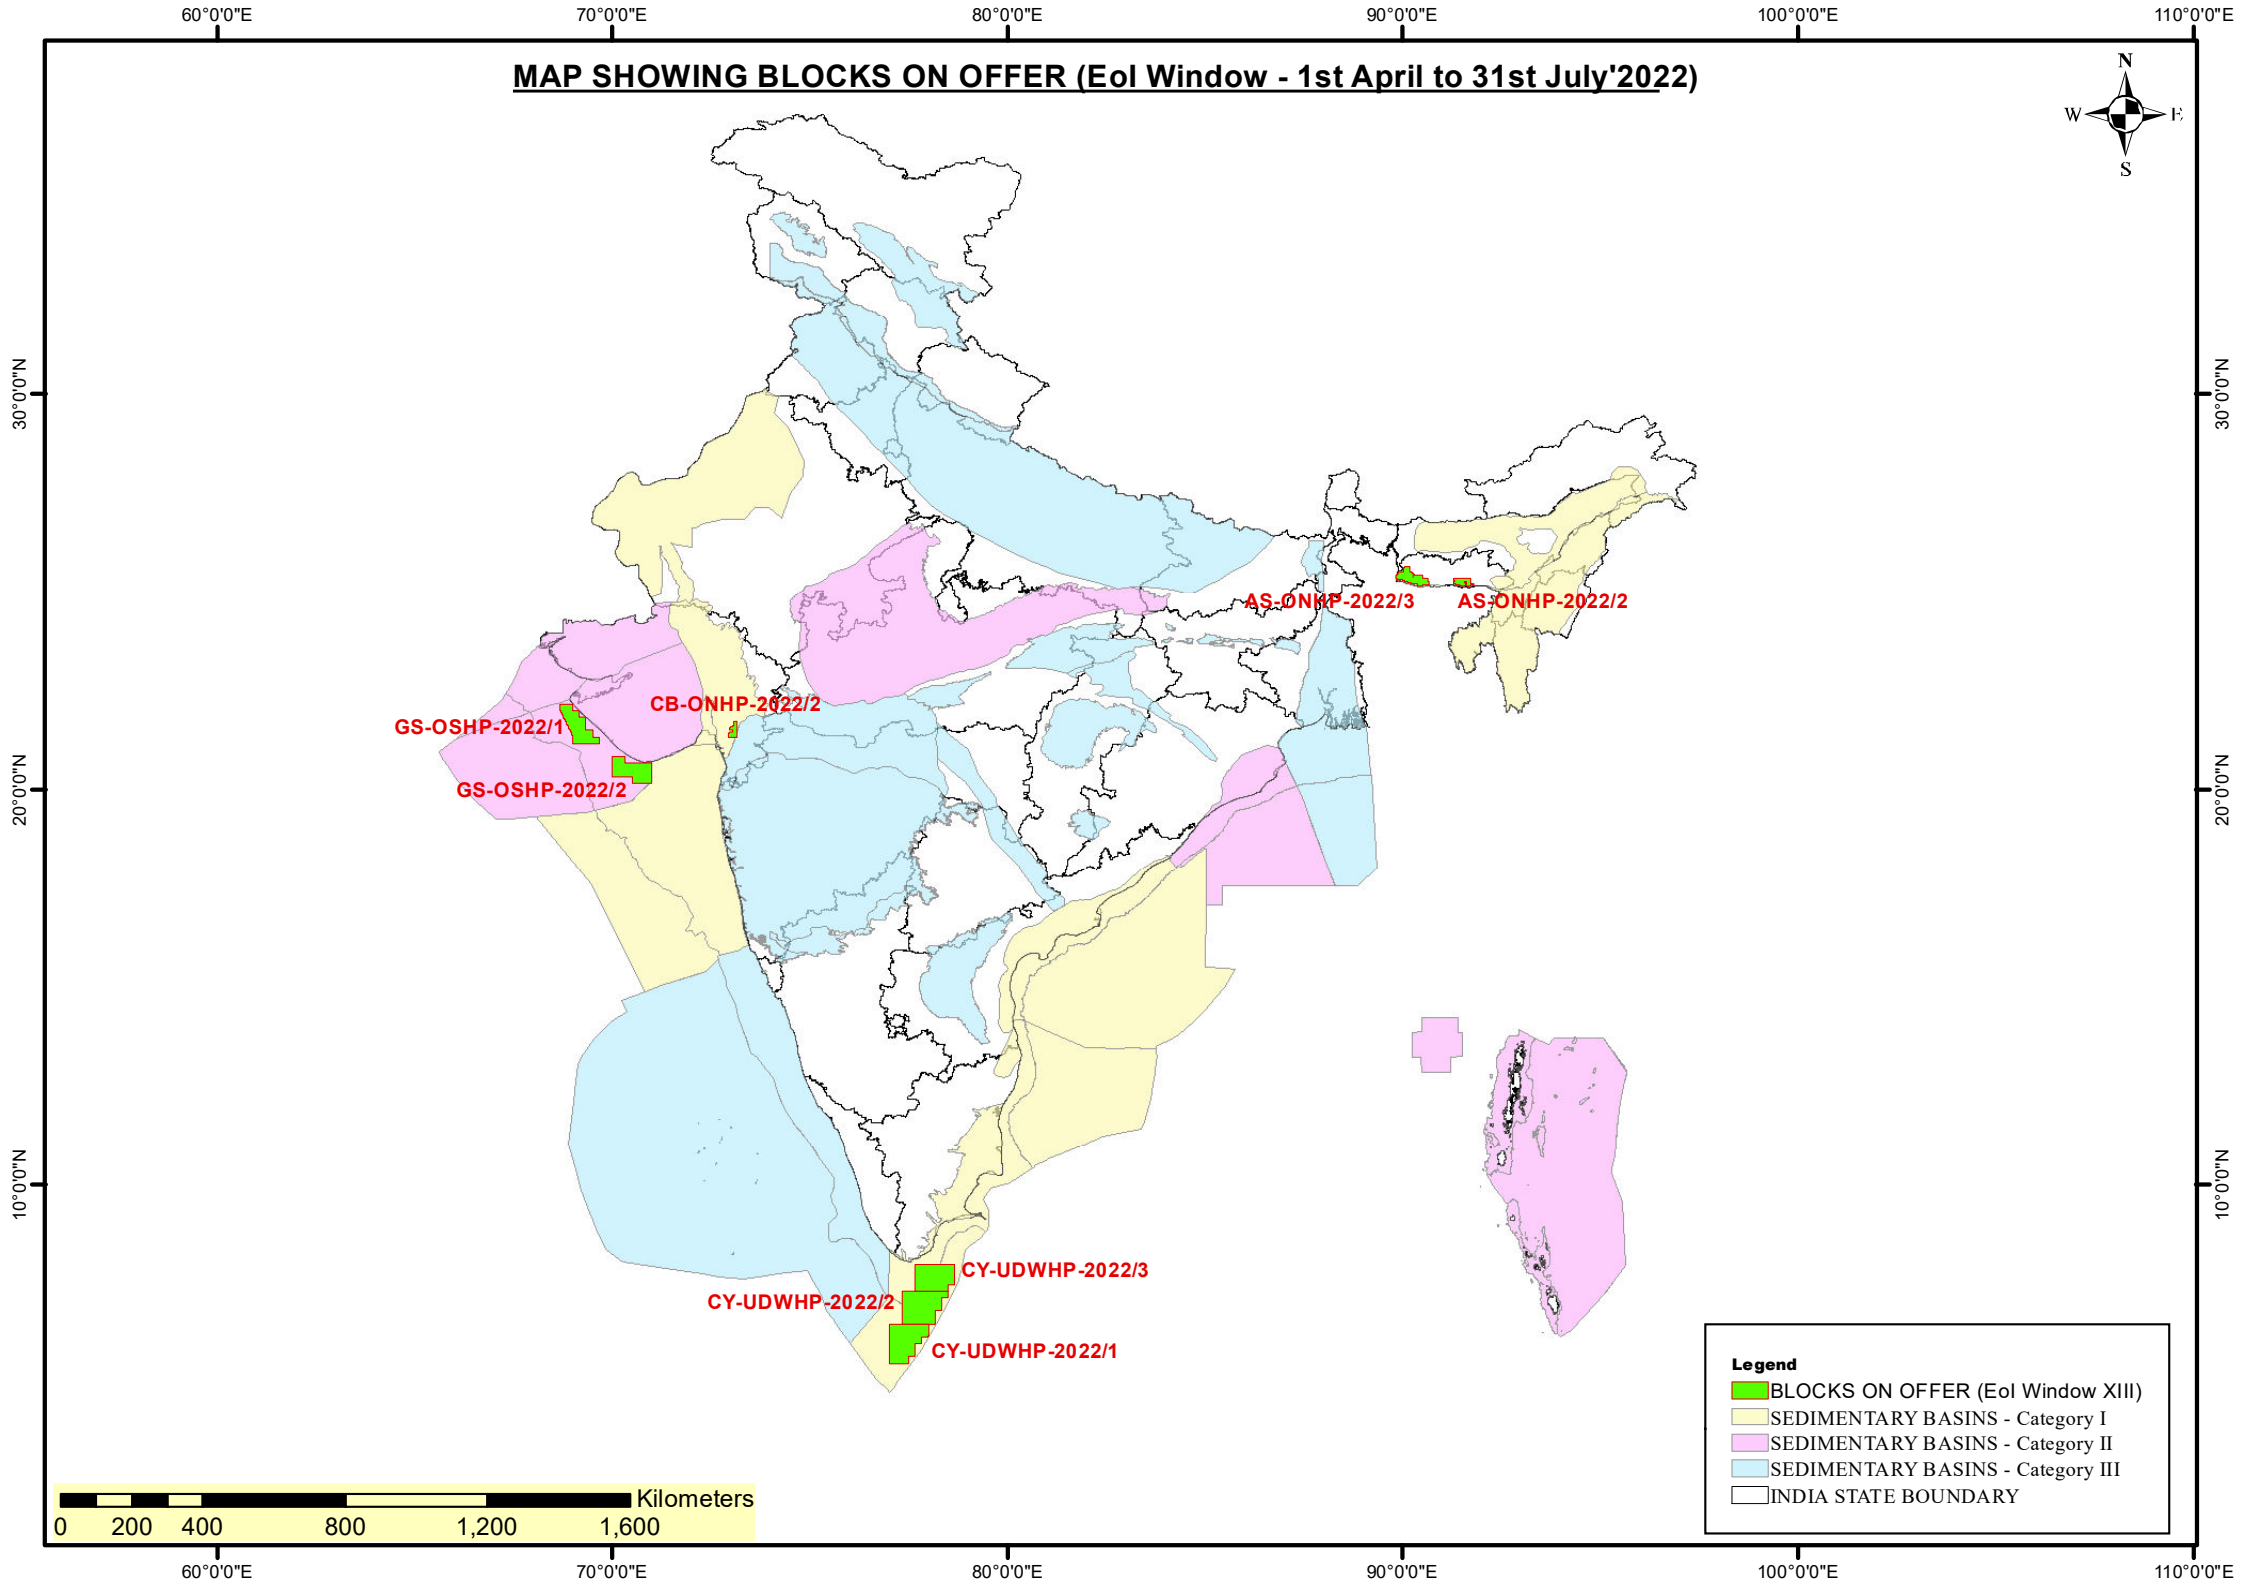

MAP SHOWING BLOCKS ON OFFER (EoI Window - 1st April to 31st July'2022)

Legend

- BLOCKS ON OFFER (EoI Window XIII)
- SEDIMENTARY BASINS - Category I
- SEDIMENTARY BASINS - Category II
- SEDIMENTARY BASINS - Category III
- INDIA STATE BOUNDARY

MAP SHOWING DGH IDENTIFIED HYDROCARBON PROSPECTIVE AREAS (OPEN FOR SUO MOTU EoIs)

Legend

- DGH IDENTIFIED PROSPECTIVE AREAS
- SEDIMENTARY BASINS - Category I
- SEDIMENTARY BASINS - Category II
- SEDIMENTARY BASINS - Category III
- INDIA STATE BOUNDARY